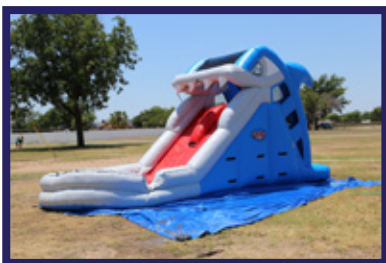

INFLATABLES

	Daily	Weekend
Sports Castle	100.00	150.00
Princess Castle	100.00	150.00
Shark Water Slide	100.00	150.00
Obstacle Course	100.00	150.00
Adrenaline Rush	200.00	300.00
Mega Water Slide	150.00	225.00

Cleaning Fee 50.00